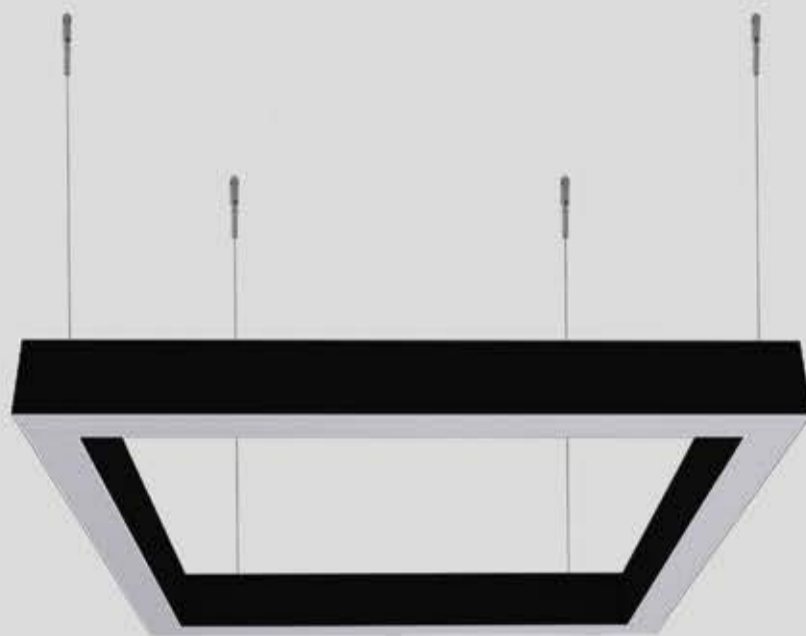

**VIRAJ 45
SQUARE**

divinity lights

VIRAJ 45 SQUARE

Viraj 45 Square has :

- Square ring
- Surface powder coated
- Luminaire housing of aluminium
- LED PCB mounted
- Bottom opening for easy maintenance
- Pendant with cable suspension
- Quick mounting system
- M6 bolt for M6 fastener
- High performance Micro Prismatic Diffuser
- Uniform illumination
- Energy-efficient LED with color rendering

L70 @50,000h

Aluminium

Types

Pendant/ Surface

Single Line Diagram

Pendant/ Surface

Light Distribution

Direct Direct-Indirect

CRI ≥ 90

TUNABLE
WHITE

VIRAJ 45 SQUARE

VIRAJ 45 SQUARE (DIRECT)

System Power	Dimensions
35W	LXW= 600mmX600mm Profile W= 46mm, H=70mm
70W	LXW= 1200mmX1200mm Profile W= 46mm, H=70mm
105W	LXW= 2400mmX2400mm Profile W= 46mm, H=70mm

VIRAJ 45 SQUARE ((DIRECT-INDIRECT)

System Power	Dimensions
35W	LXW= 600mmX600mm Profile W= 46mm, H=70mm
70W	LXW= 1200mmX1200mm Profile W= 46mm, H=70mm
105W	LXW= 2400mmX2400mm Profile W= 46mm, H=70mm

Order Options