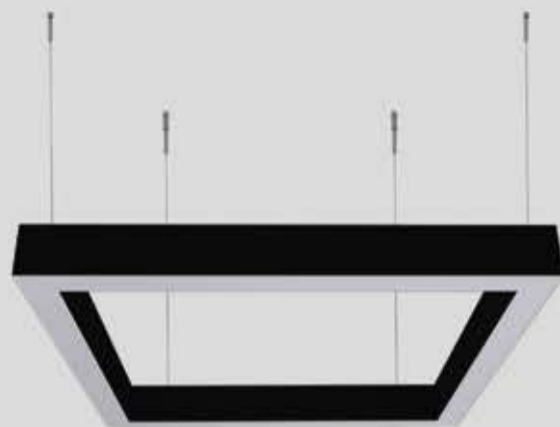

**VIRAJ 45
SQUARE**

divinity lights

VIRAJ 45 SQUARE

Viraj 45 Square has :

- Square ring
- Surface powder coated
- Luminaire housing of aluminium
- LED PCB mounted
- Bottom opening for easy maintenance
- Pendant with cable suspension
- Quick mounting system
- M6 bolt for M6 fastener
- High performance Micro Prismatic Diffuser
- Uniform illumination
- Energy-efficient LED with color rendering

L70 @50,000h

Aluminium

Types

Pendant/ Surface

Single Line Diagram

Pendant/ Surface

Light Distribution

Direct Direct-Indirect

VIRAJ 45 SQUARE ((DIRECT-INDIRECT)

System Power	Dimensions
35W	LXW= 600mmX600mm Profile W= 46mm, H=70mm
70W	LXW= 1200mmX1200mm Profile W= 46mm, H=70mm
105W	LXW= 2400mmX2400mm Profile W= 46mm, H=70mm

Order Options