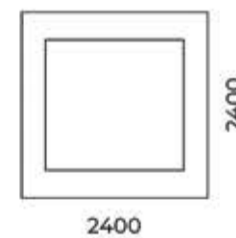

L70 @50,000h

Aluminium

Types

Pendant/ Surface

Single Line Diagram

Pendant/ Surface

Light Distribution

Direct Direct-Indirect

CRI ≥ 90

TUNABLE
WHITE

VIRAJ 45 SQUARE

VIRAJ 45 SQUARE (DIRECT)

System Power	Dimensions
35W	LXW= 600mmX600mm Profile W= 46mm, H=70mm
70W	LXW= 1200mmX1200mm Profile W= 46mm, H=70mm
105W	LXW= 2400mmX2400mm Profile W= 46mm, H=70mm

VIRAJ 45 SQUARE ((DIRECT-INDIRECT)

System Power	Dimensions
35W	LXW= 600mmX600mm Profile W= 46mm, H=70mm
70W	LXW= 1200mmX1200mm Profile W= 46mm, H=70mm
105W	LXW= 2400mmX2400mm Profile W= 46mm, H=70mm

Order Options